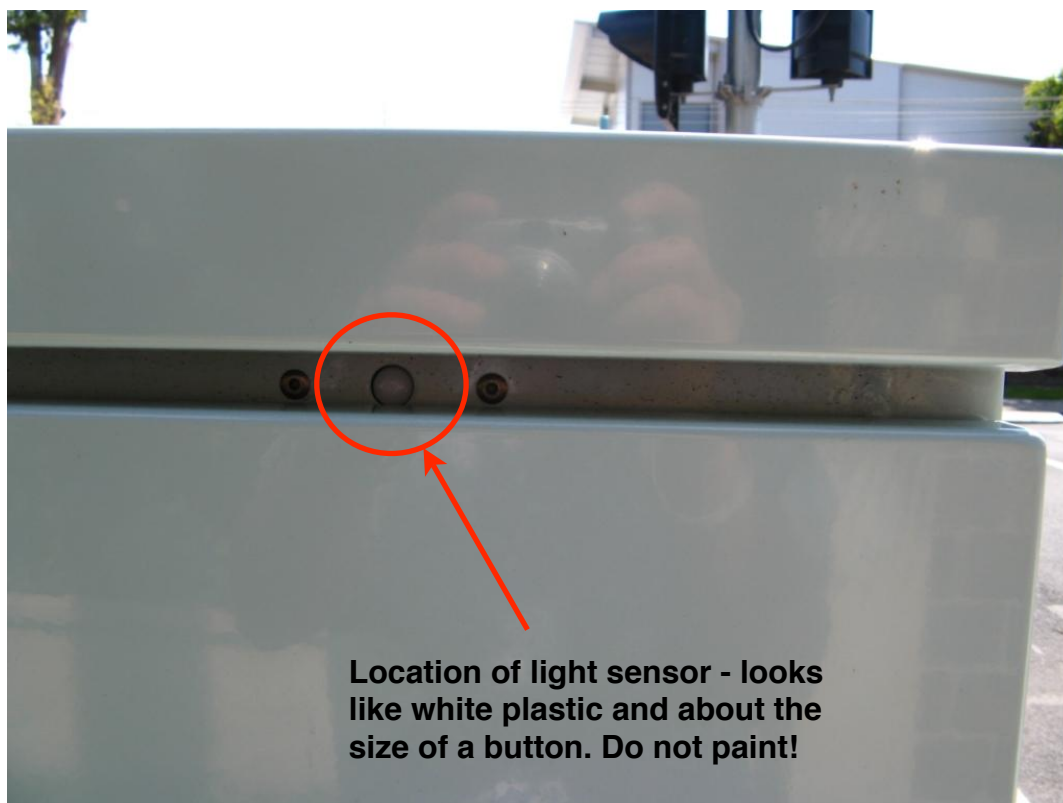

## TSB Light Sensor Location

---

**Location of light sensor - looks like white plastic and about the size of a button. Do not paint!**